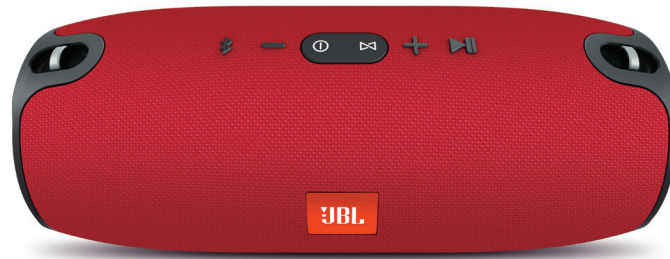

XTREME

Portable Bluetooth Speaker

Powerful sound, now transportable.

JBL Xtreme is the ultimate portable Bluetooth speaker that effortlessly delivers earth-shaking, powerful stereo sound by incorporating four active transducers and two visible JBL Bass Radiators. Packing a massive rechargeable 10,000mAh Li-ion battery that supports up to 15 hours of playtime and dual USB charge out, this speaker easily keeps your music and your devices going for as long as you need them to. You can trust JBL Xtreme to bring the excitement wherever you need it – whether indoors or outdoors, poolside party or backyard barbeque – with its splashproof fabric design that’s available in black, blue, or red. It also features a noise and echo cancelling speakerphone for clear conference calls, and JBL Connect that can wirelessly link multiple JBL Connect enabled speakers together to amplify the listening experience.

Features

- ▶ Wireless Bluetooth Streaming
- ▶ High-capacity 10,000mAh Rechargeable Battery
- ▶ Speakerphone
- ▶ Splashproof
- ▶ JBL Connect
- ▶ Lifestyle Material
- ▶ JBL Bass Radiator

Features and Benefits

Wireless Bluetooth Streaming

Wirelessly connect up to 3 smartphones or tablets to the speaker and take turns playing earth-shaking, powerful stereo sound.

High-capacity 10,000mAh Rechargeable Battery

Built-in rechargeable Li-ion battery supports up to 15 hours of playtime and charges devices via dual USB ports.

JBL Bass Radiator

Hear the bass, feel the bass, see the bass. Dual external passive radiators demonstrate just how powerful your speakers are.

What's in the box

1 x JBL Xtreme
1 x Power adaptor
1 x Strap